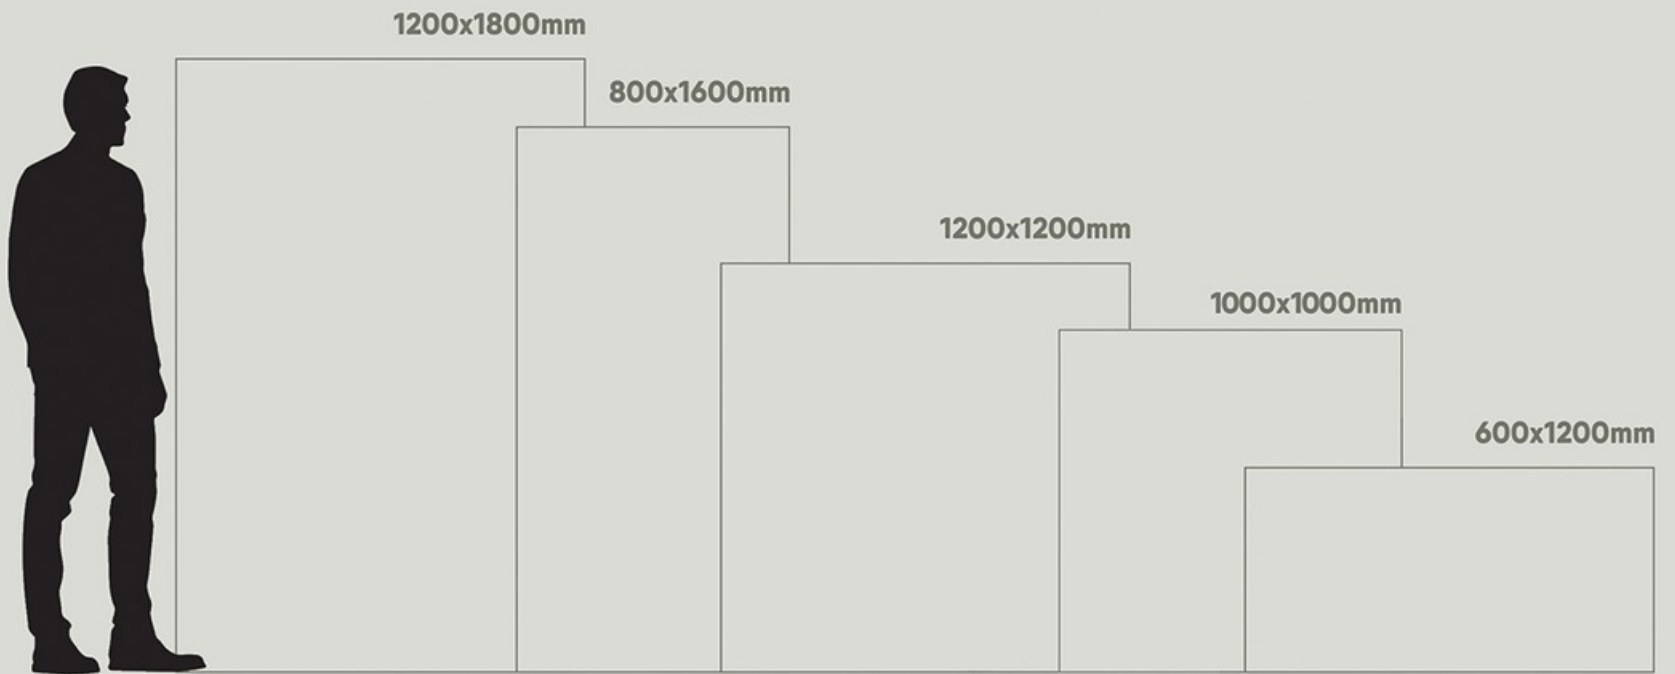

**1200x1200** —

**1000x1000** —

# CREATIVE FROM ITS CORE

**1200x1200mm**

**1000x1000mm**

CONCEPT OF DEVIL BROWN

---

DEVIL BROWN

RUSTIC

12000 x 12000

RANDOM

**DEVIL COSMIC**

**RUSTIC**